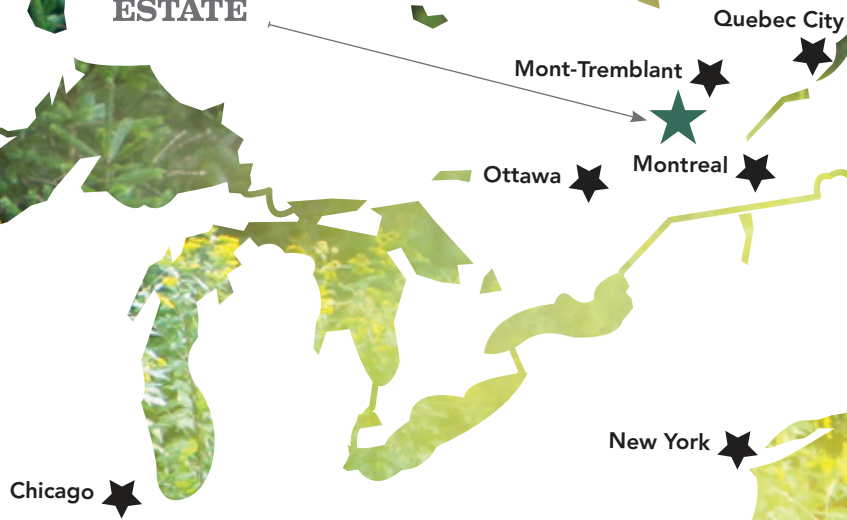

Quebec, Canada

**LAURENTIAN
WILDLIFE
ESTATE**

EASILY ACCESSIBLE
FROM MAJOR NORTHEASTERN CITIES
OF NORTH AMERICA

**LAURENTIAN
WILDLIFE
ESTATE**

Québec City

Mont Tremblant
Intl Airport

Mirabel
Montreal

Ottawa/
Gatineau

MONTEBELLO

Boston

New York

MONT-TREMBLANT, QUÉBEC, CANADA

A PRIVATE HUNTING ESTATE LOCATED IN THE SCENIC LAURENTIAN MOUNTAINS,
LAURENTIAN WILDLIFE ESTATE (LWE) IS HOME TO THE
MOST PRESTIGIOUS TROPHY ELK AND RED STAG HUNTING IN NORTH AMERICA.

AN ULTIMATE DESTINATION
FOR HUNTERS WISHING TO HARVEST **ELITE CLASS ANIMALS**,
THIS HUNTING VENUE IS THE ONLY SUCH TERRITORY THAT CAN BOAST
HOLDING THE **WORLD RECORD IN NORTH AMERICA**
FOR BOTH **ELK AND RED STAG** AT THE SAME TIME.