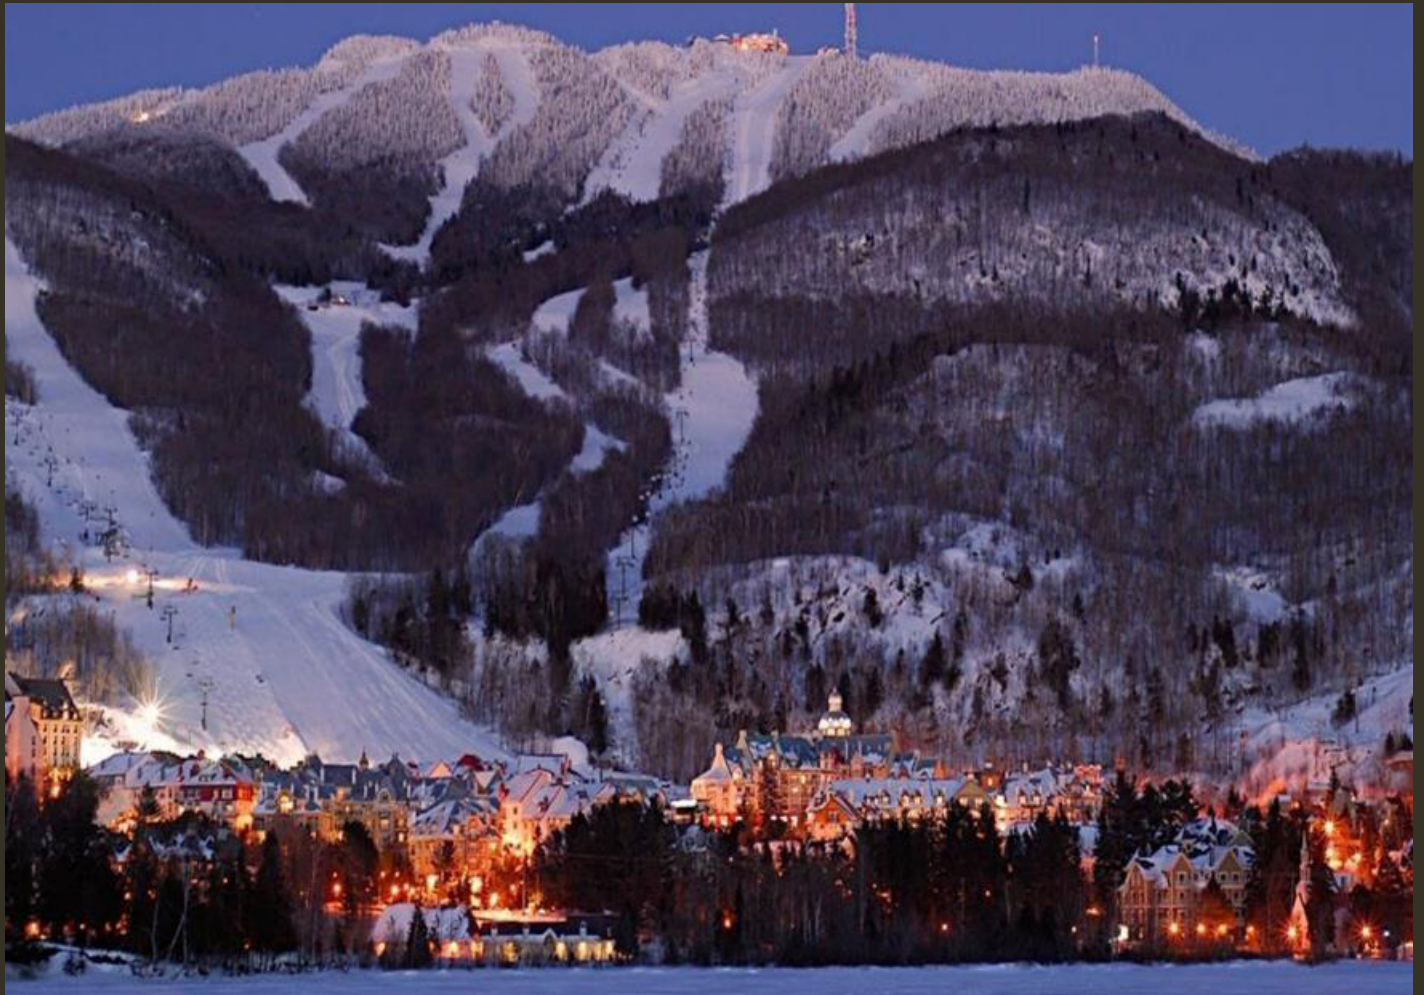

In 1997 Dr. Bringans recorded the first successful birth of elk calves, using IVF embryos.

LAURENTIAN WILDLIFE ESTATE BOILEAU HUNT CAMP

- 825 acres split 3 hunt zone secured by high fence
- The lodge and support buildings
- Private lake with lakeside guest cabin
- Kill shed with walk-in refrigeration
- Garage, staff quarters and offices
- Equipment, ATVs, Tractors and more

MONT-TREMBLANT RESORT — A WORLD-CLASS DESTINATION

Laurentian Wildlife Estate is located within thirty minutes from Mont-Tremblant Resort, a world-class ski area also known for its championship golf courses and world famous Le Circuit Mont-Tremblant racing track.

Ideal for a special family getaway, Mont-Tremblant resort and its surrounding area offer a variety of activities including water sports, skiing, golf, trout fishing, spa treatments, a casino and much more.